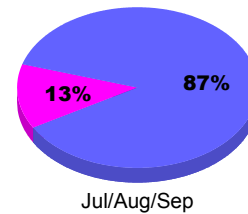

Membership Results
2011-2012

Membership
2010-2011

Month	Net Memb Goal	Actual New Memb	Actual Dropped Memb	Gain/Loss of Memb	Gain/Loss of Memb
Jul/Aug/Sep		198	-122	76	-3
Totals		198	-122	76	-3

Membership Results 2011-2012

Goal, New, Dropped, Gain/Loss

Comparison of Membership Gain/Loss

Current Year Compared to the Previous Year

Gender Comparison 2011-2012

Male Female