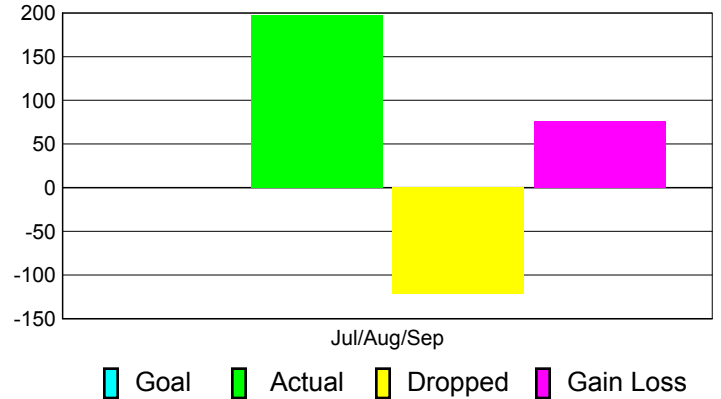

Membership Results 2011-2012

Goal, New, Dropped, Gain/Loss